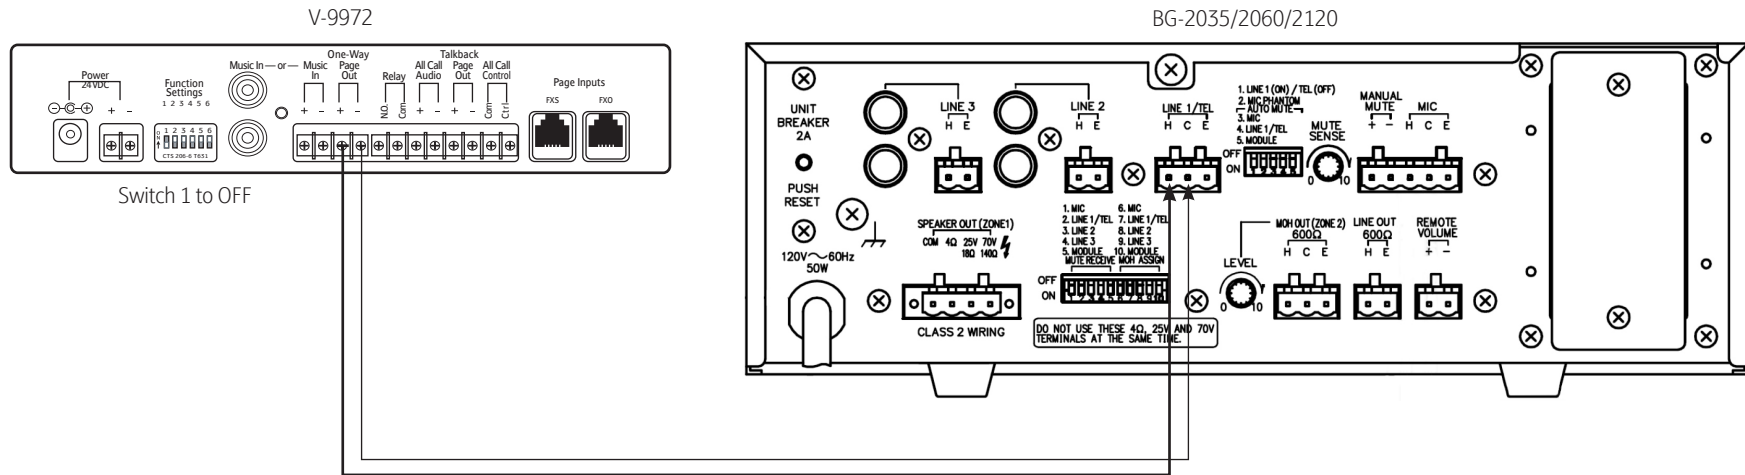

Valcom V-9972 Connection Guide with TOA BG-2035/2060/2120

Function switches A (upper terminal)

- Switch 1 — On
- Switch 4 — On