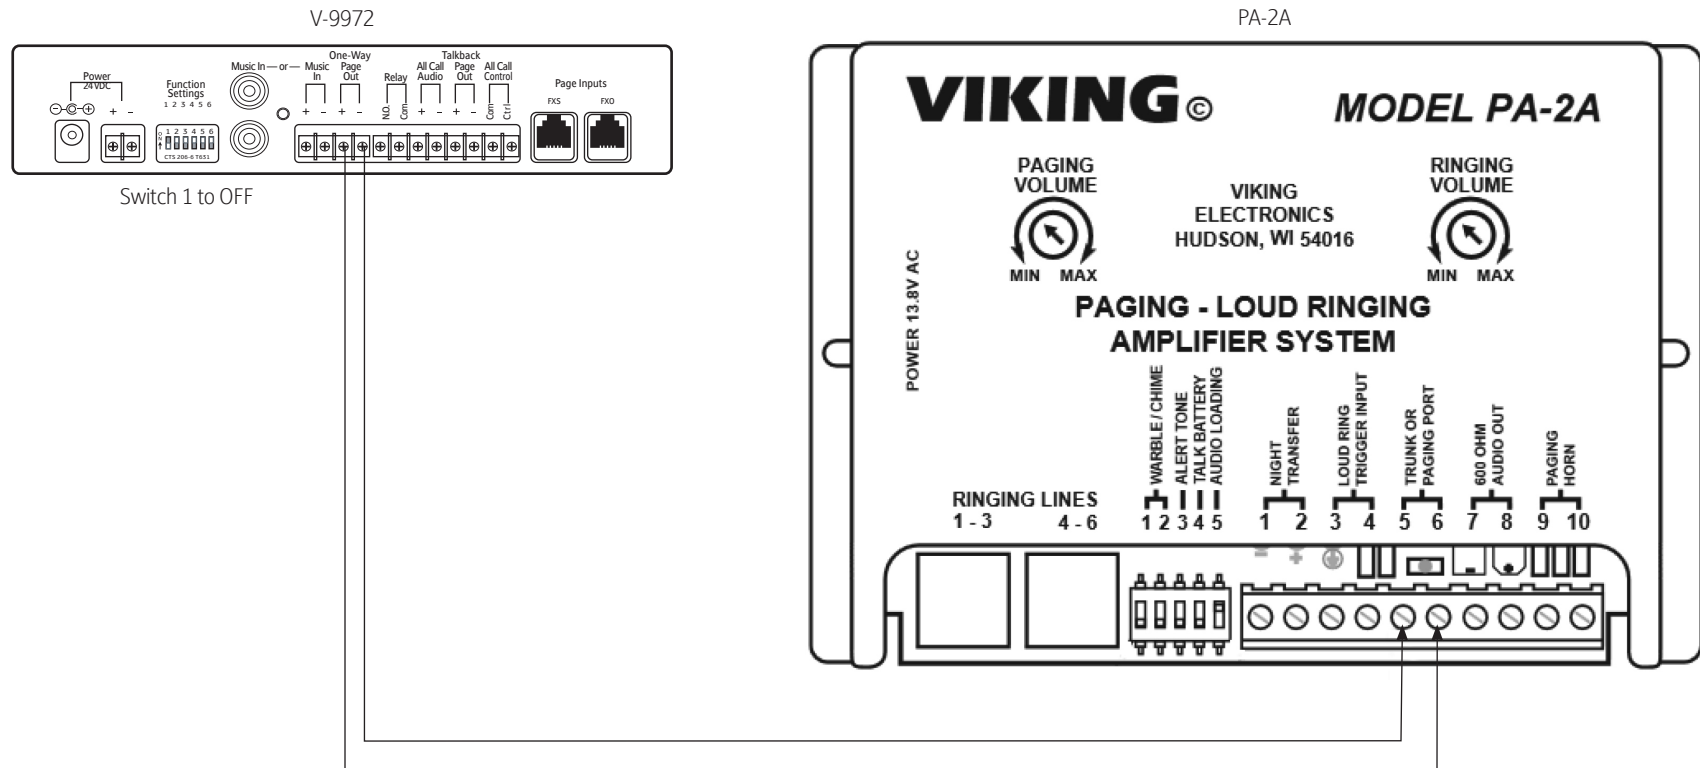

# Valcom V-9972 Connection Guide with Viking PA-2A

Set DIP Switch #4 for Talk Battery to the OFF Position on the PA-2A.