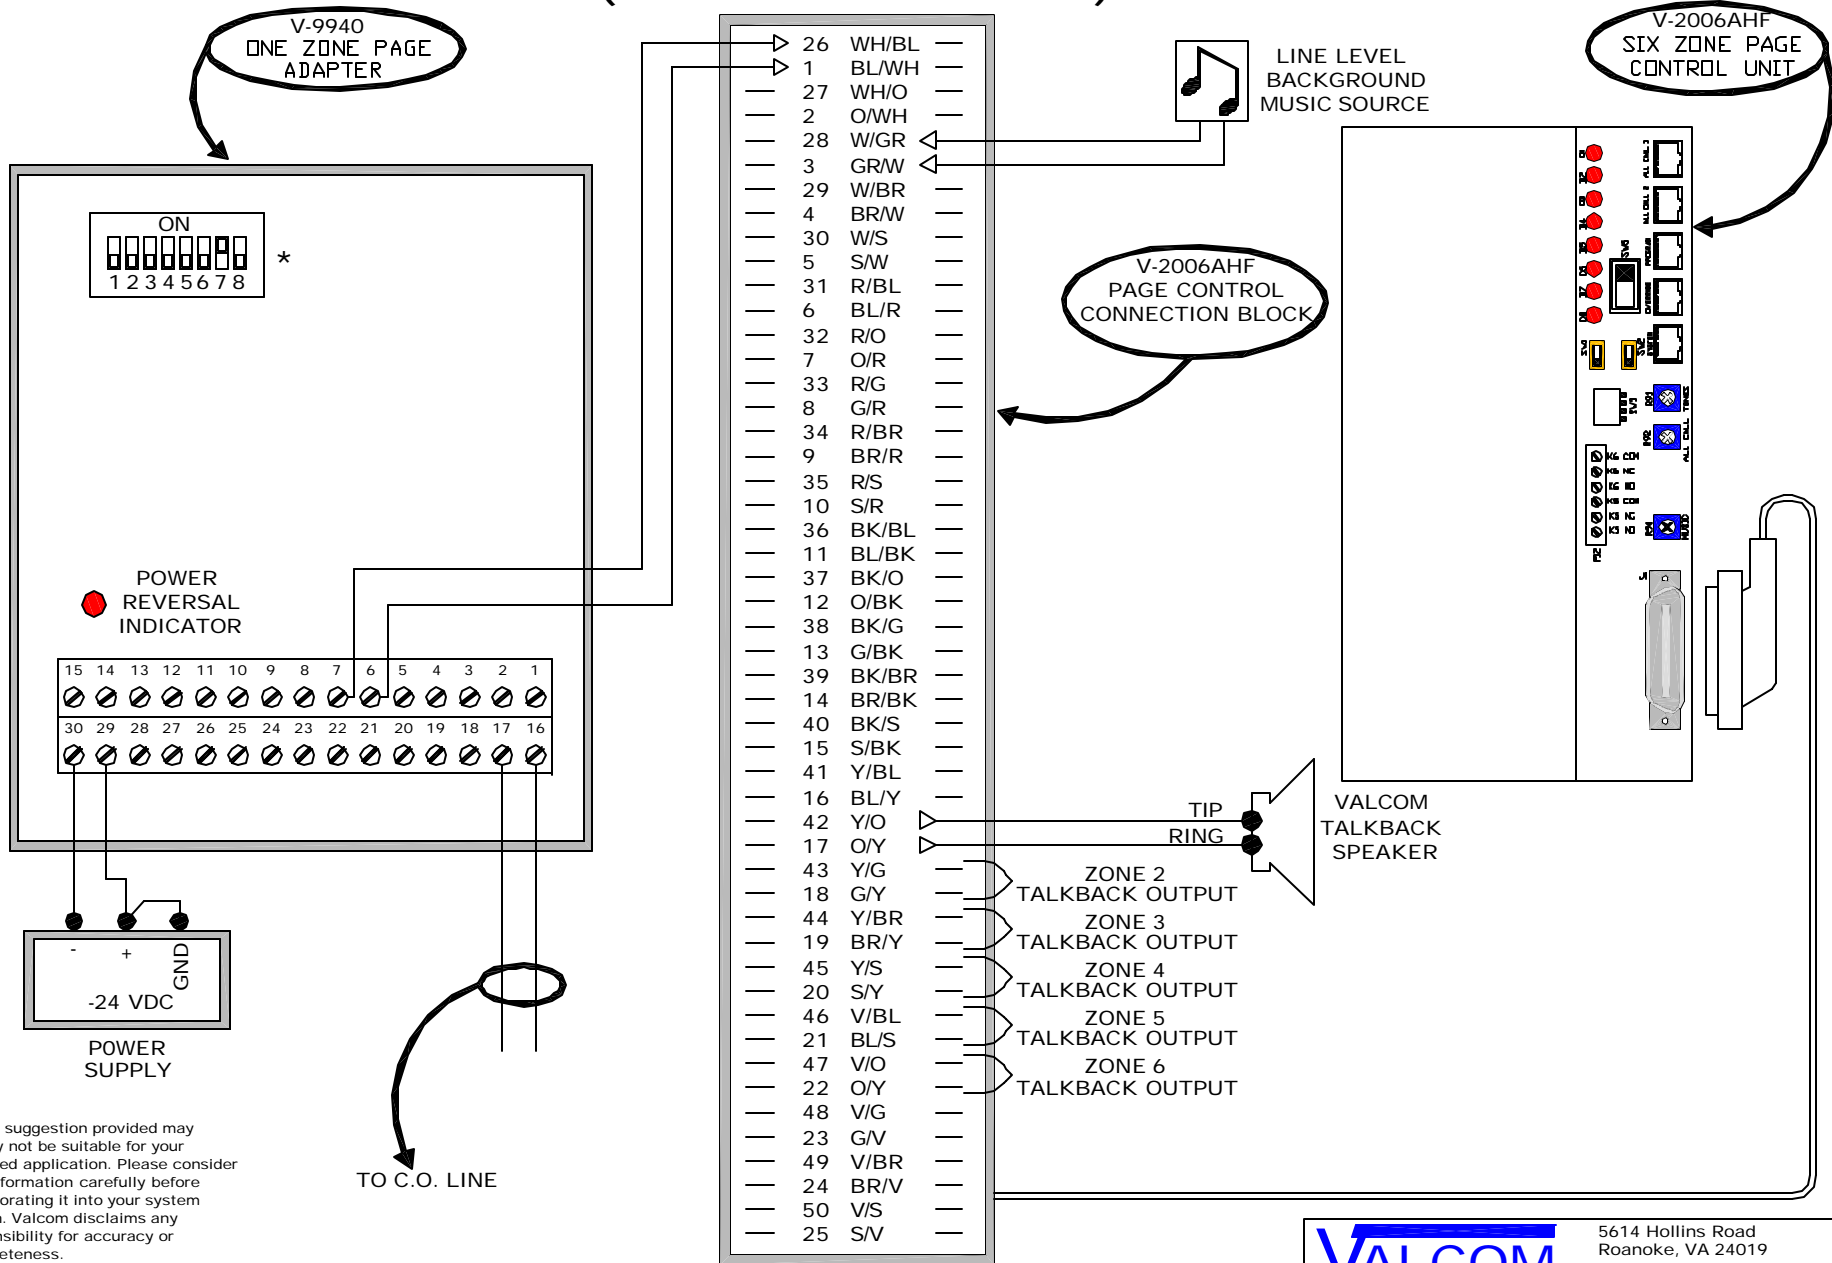

CENTRAL OFFICE TO V-2006AHF CONNECTIONS (TALKBACK PAGE)

Note: The suggestion provided may or may not be suitable for your intended application. Please consider this information carefully before incorporating it into your system design. Valcom disclaims any responsibility for accuracy or completeness.

	V-9970								V-2006A
SWITCH SETTING	1	2	3	4	5	6	7	8	SW6
	OFF	OFF	OFF	OFF	OFF	OFF	ON	OFF	ON

VALCOM

5614 Hollins Road
Roanoke, VA 24019
540-563-2000
support@valcom.com

T9940>2006AHF