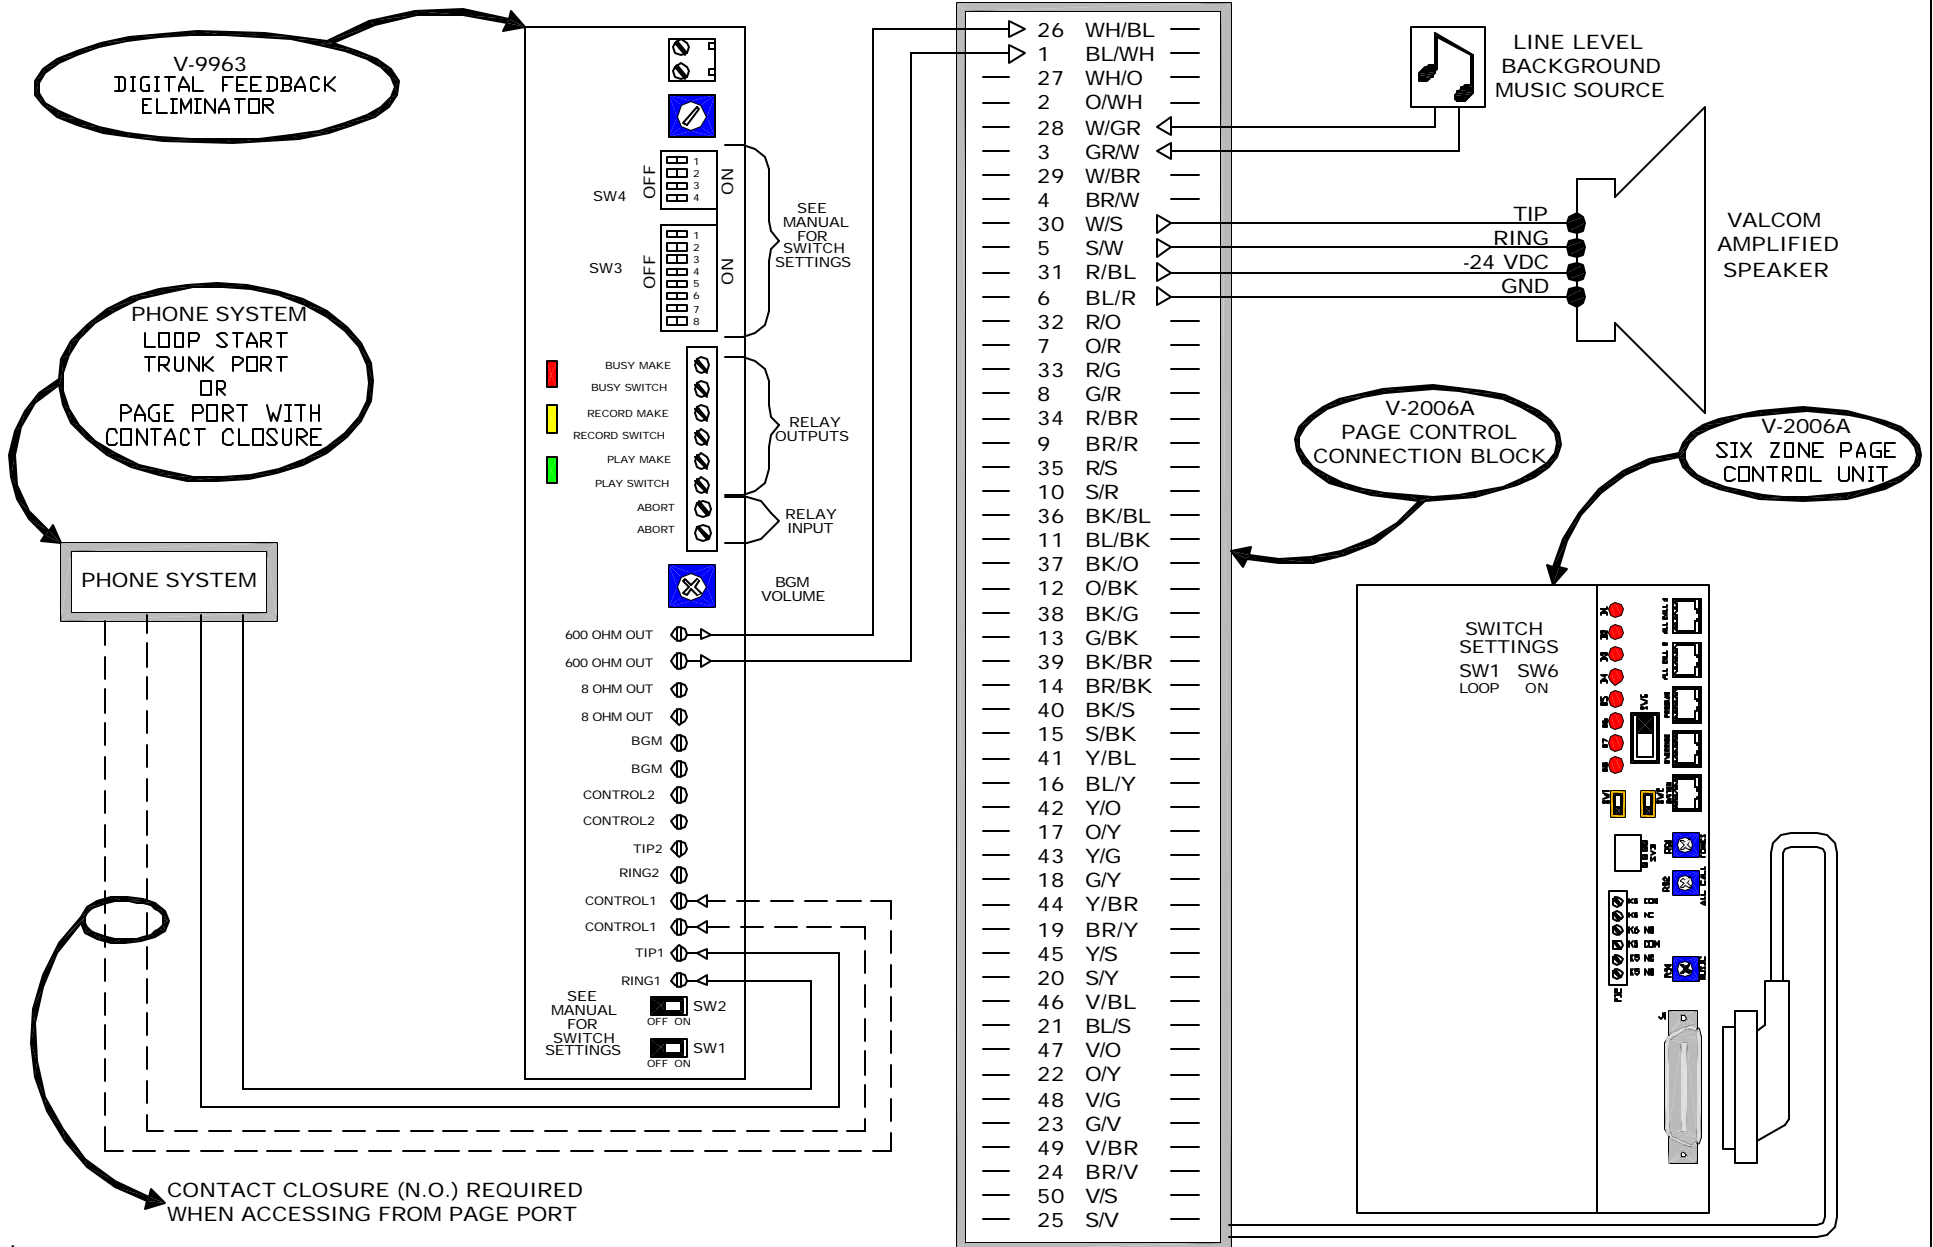

V-9963 TO V-2006A CONNECTIONS

CONTACT CLOSURE (N.O.) REQUIRED WHEN ACCESSING FROM PAGE PORT

Note:

The suggestion provided may or may not be suitable for your intended application. Please consider this information carefully before incorporating it into your system design. Valcom disclaims any responsibility for accuracy or completeness.